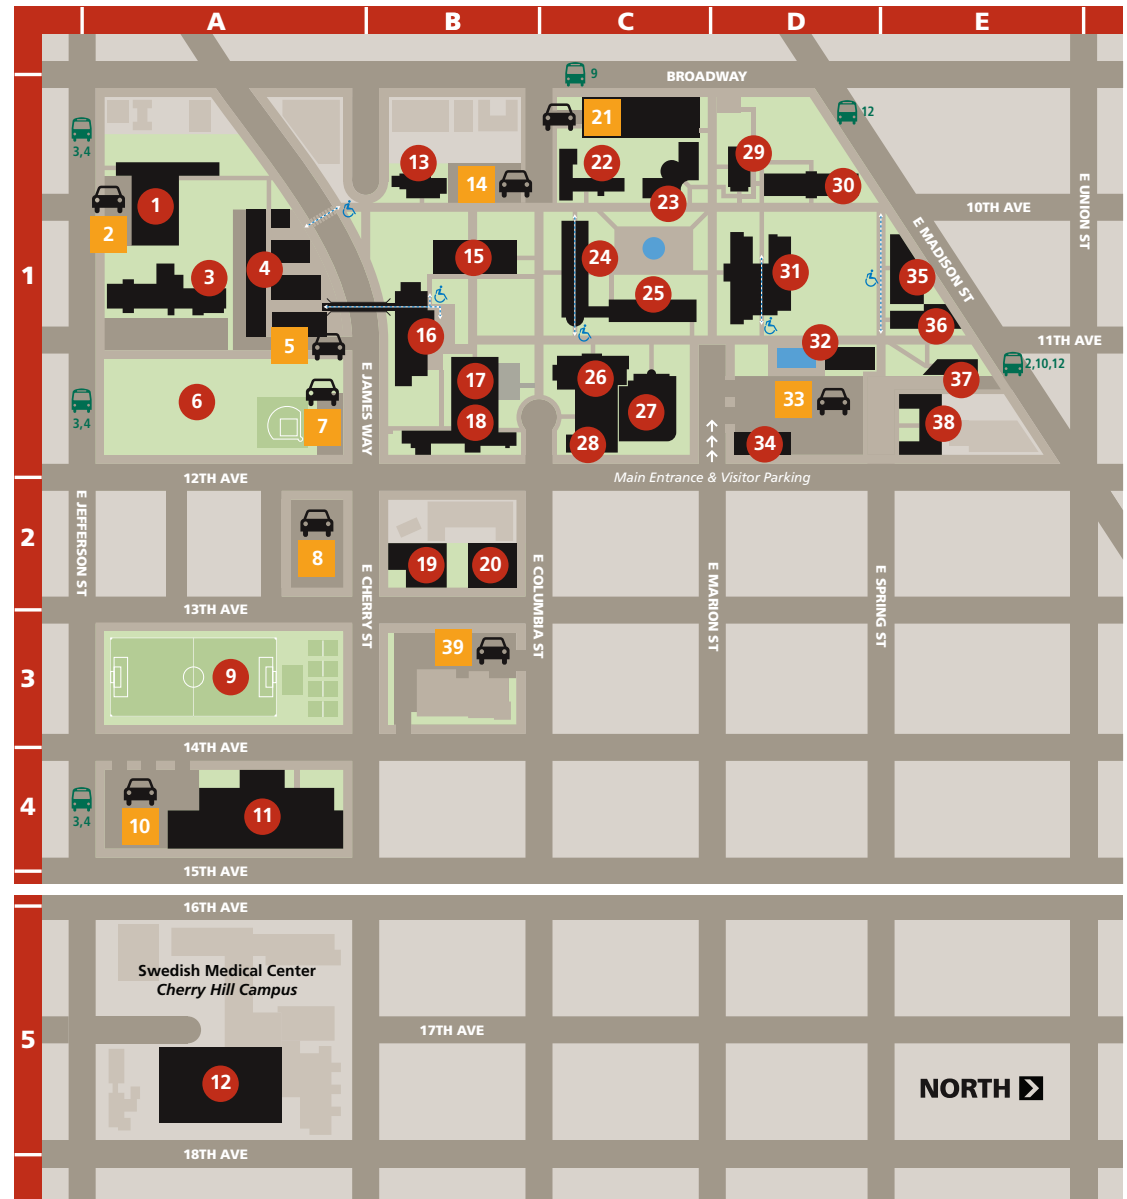

Parking Areas

10th and E. Jefferson Lot	A1 2	10th and E. Columbia Lot	B1 14
Murphy Garage	A1 5	13th and E. Columbia Lot	B3 39
12th and E. Cherry Lot	A1 7	Broadway Garage	C1 21
13th and E. Cherry Lot	A2 8	Main Parking	D1 33
14th and E. Jefferson Lot	A4 10		

Popular Destinations

Schools, Colleges and Institutes

<i>for the...</i>	<i>go to...</i>	
Albers School of Business and Economics	Pigott Building	D1 31
College of Arts and Sciences	Casey Building	C1 23
Institute of Public Service	Casey Building	C1 23
Matteo Ricci College	Casey Building	C1 23
College of Education	Loyola Hall	C1 22
School of Law	Sullivan Hall	C1 26
College of Nursing	Garrand Building	D1 29
College of Science and Engineering	Bannan Engineering Building Bannan Science Building	C1 24 C1 25
School of Theology and Ministry	Hunthausen Hall	E1 36

Meeting Rooms and Areas

<i>for the...</i>	<i>go to...</i>	
Campion Ballroom	Campion Residence Hall	A1 1
Casey Atrium	Casey Building	C1 23
Casey Commons	Casey Building	C1 23
LeRoux Conference Center	Student Center	B1 16
Paccar Atrium	Pigott Building	D1 31
Schafer Auditorium	A.A. Lemieux Library	B1 15
Stimson Room	A.A. Lemieux Library	B1 15
Wyckoff Auditorium	Bannan Engineering Building, East Entrance	C1 24